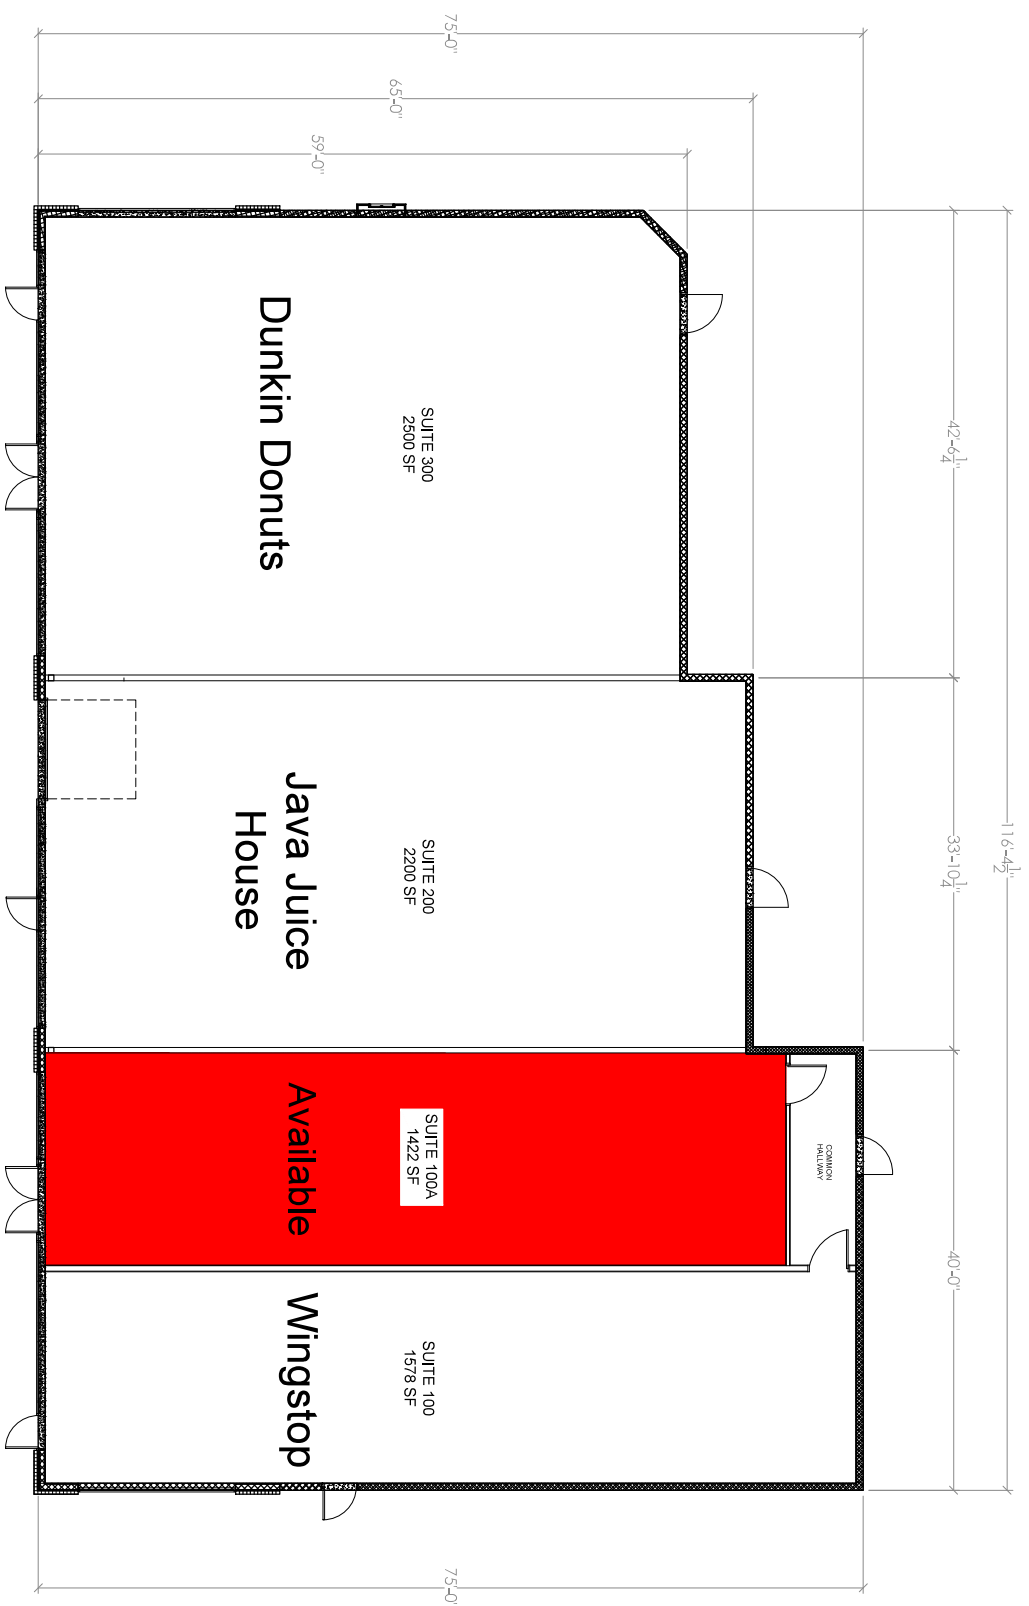

MARKETING FLOOR
NTS WHEN PRINTED 11X17

NO.	DATE	REVISIONS:

☐ REVISIONS	☐ CONSTRUCTION
☐ COMMENTS	☐ APPROVAL
☐ DATE	☐ SIGNATURE
☐ NAME	☐ TITLE
☐ DRAWN BY	☐ CHECKED BY
☐ DATE	☐ SCALE

A NEW DEVELOPMENT FOR:

FALLS RETAIL CENTER

LOCATION: BRISTOL, VA

KBM commercial properties
keeping you in our sites

1550 HIGHWAY 126 BRISTOL, TN 37620
423-969-3321
MANAGING COMPANY

TRUE LINE
CONSTRUCTION COMPANY, LLC

COMMERCIAL, RETAIL, RESIDENTIAL & CHURCH BUILDERS
1550 HIGHWAY 126 BRISTOL, TN 37620 423-969-3321
www.truelinelc.com